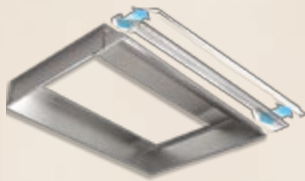

Liners for RMP1/RMPE Power Pack

Broan Elite Liners provide a beautiful way to finish your custom hood and protect your cabinetry. Designed to work with Broan Elite Pro-Insert and Power Packs, liners feature a 3" adjustable nose to provide application flexibility, and a 4" depth for excellent capture.

- Brushed stainless steel finish.
- Liners protect custom hoods and are available for 30", 36" and 48" widths.
- Two versions for maximum flexibility in depth adjustment: "S" version adjusts 17½"–20½". "L" version adjusts 20½"–23½".
- Liners are based on the outside width of the custom hood.